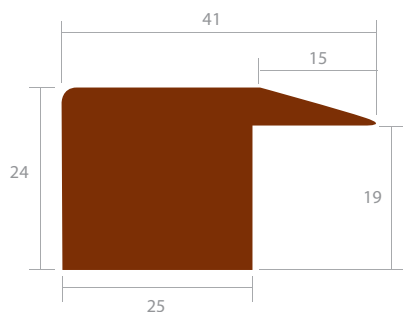

Quadrant

Nosing