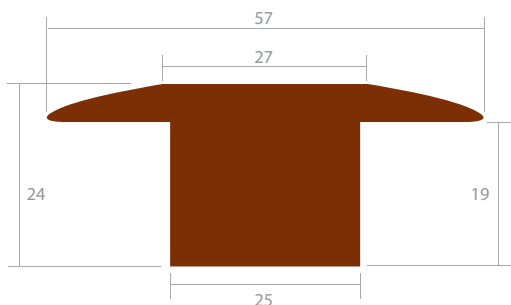

**BRITISH WOOD FLOORS**  
 MANUFACTURERS OF  
 SOLID WOODEN FLOORING

**Tel: 01606 55 55 00**

**Flooring Accessories**

Please call for more information on our flooring solutions.

**T-Piece**

**Low Profile**