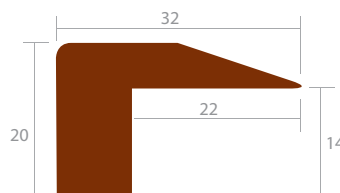

**BRITISH WOOD FLOORS**  
 MANUFACTURERS OF  
 SOLID WOODEN FLOORING

**Tel: 01606 55 55 00**

**Flooring Accessories**

Please call for more information on our flooring solutions.

**T-Piece**

**Low Profile**