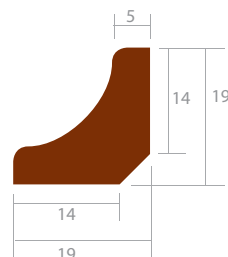

BRITISH WOOD FLOORS
MANUFACTURERS OF
SOLID WOODEN FLOORING

Tel: 01606 55 55 00

Flooring Accessories

Please call for more information on our flooring solutions.

Low Profile

Quadrant

Scotia

Ash

Maple

Oak

Pitch Pine

Walnut

Wenge

Zebrano

And more...

The mark of responsible forest management.
© 1996 Forest Stewardship Council A.C.

Winsford Sawmills, Smoke Hall Lane,
Winsford, Cheshire CW7 3BE

T: +44 (0)1606 55 55 00
F: +44 (0)1606 55 55 11

mail@smeetimber.com
www.smeetimber.com

British Wood Floors is the trading name of
British Hardwood Floors Limited.