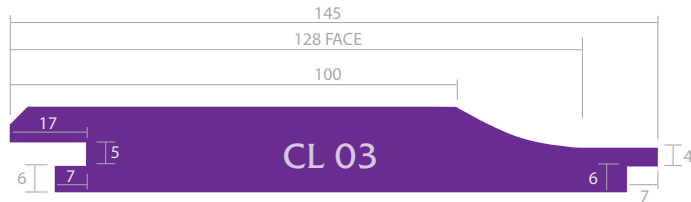

## CL Cladding Range

Other machined profiles are available on request.

All dimensions are in mm. Dimensions may vary.

Delivery can be organised normally within days.

Western Red Cedar

Siberian Larch

Thermowood