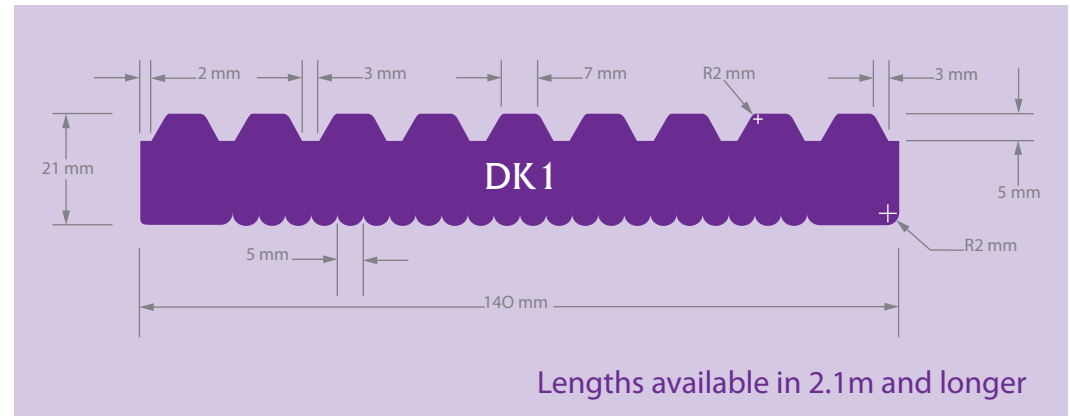

DK Decking Range

We also offer a BESPOKE service

DK1

Dual Profile

The DK1 decking profile is available in a range of woods. For more information regarding your specific requirements please contact our sales team on 01606 55 55 00

Our highly experienced staff are able to advise on the decking solution that best suits your needs.

Decking can also be produced to your design specifications through our bespoke production service.

All dimensions are in mm. Dimensions may vary.