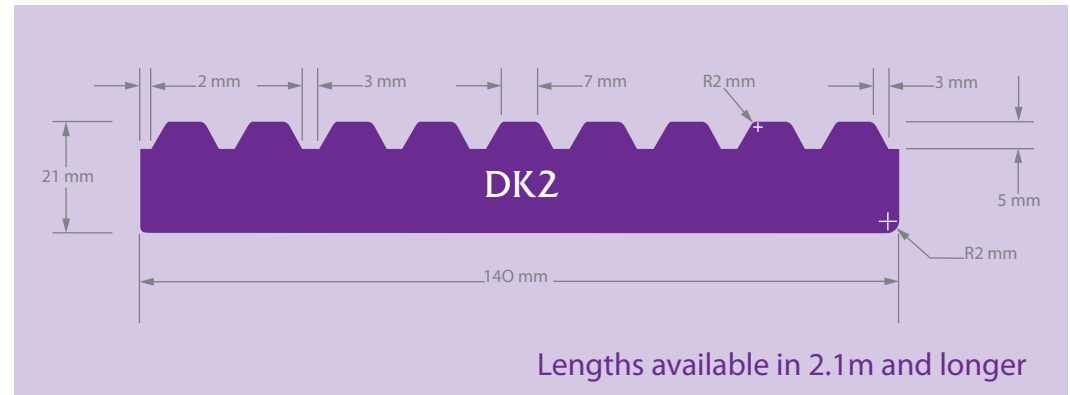

DK Decking Range

We also offer a BESPOKE service

DK2

Standard Grooved

The DK2 decking profile is available in a range of woods. For more information regarding your specific requirements please contact our sales team on 01606 55 55 00

Our highly experienced staff are able to advise on the decking solution that best suits your needs.

Decking can also be produced to your design specifications through our bespoke production service.

All dimensions are in mm. Dimensions may vary.