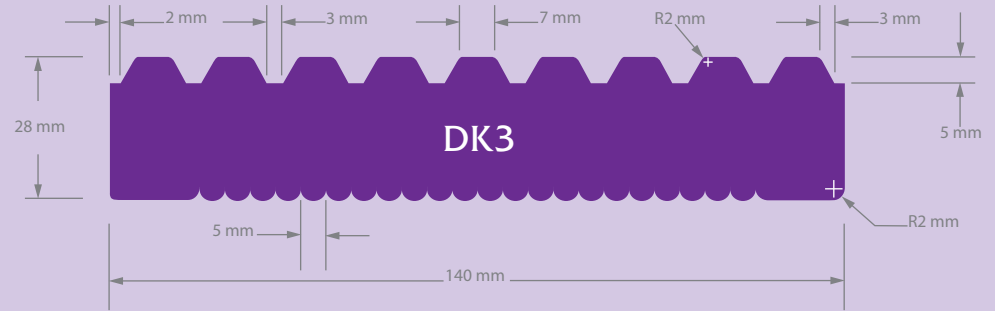

### DK3 Dual Profile

The DK3 decking profile is available in a range of woods. For more information regarding your specific requirements please contact our sales team on 01606 55 55 00

Lengths available in 2.1m and longer

The DK3 Dual Profile is ideal for commercial use or in areas of heavy traffic. The 28mm thickness provides increased strength and durability.

Decking can also be produced to your design specifications through our bespoke production service.

All dimensions are in mm. Dimensions may vary.

Delivery can be organised normally within 7 to 10 days

Massaranduba

Ipe

Yellow Balau

Opepe

Purpleheart

Cumaru