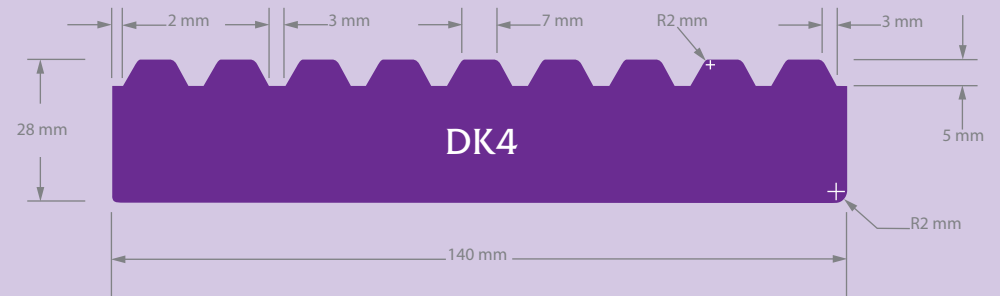

DK Decking Range

We also offer a BESPOKE service

DK4 Standard Grooved

The DK4 decking profile is available in a range of woods. For more information regarding your specific requirements please contact our sales team on 01606 55 55 00

Lengths available in 2.1m and longer

The DK4 Standard Grooved Profile is ideal for commercial use or in areas of heavy traffic. The 28mm thickness provides increased strength and durability.

Decking can also be produced to your design specifications through our bespoke production service.

All dimensions are in mm. Dimensions may vary.

Delivery can be organised normally within 7 to 10 days

Massaranduba

Ipe

Yellow Balau

Opepe

Purpleheart

Cumaru