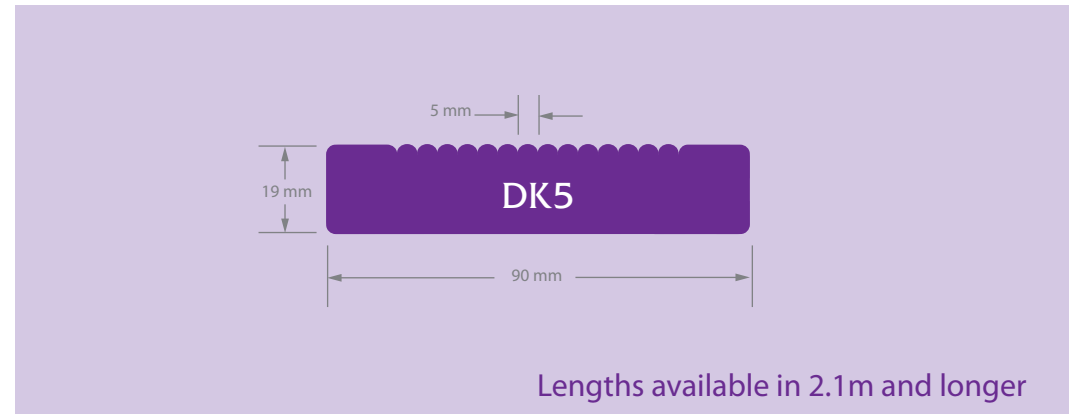

DK Decking Range

We also offer a BESPOKE service

DK5

Standard Reeded

The DK5 decking profile is available in a range of woods. For more information regarding your specific requirements please contact our sales team on 01606 55 55 00

Our highly experienced staff are able to advise on the decking solution that best suits your needs.

Decking can also be produced to your design specifications through our bespoke production service.

All dimensions are in mm. Dimensions may vary.