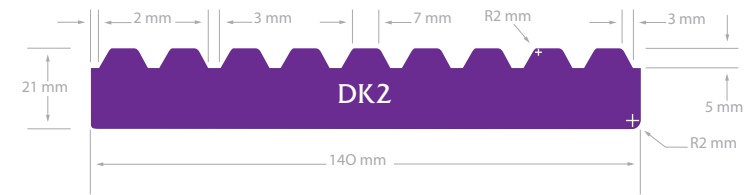

DK Decking Range

We also offer a BESPOKE service

All dimensions are in mm. Dimensions may vary.

Lengths available in 2.1m and longer

Delivery can be organised normally within 7 to 10 days

- Massaranduba
- Ipe
- Yellow Balau
- Opepe
- Purpleheart
- Cumaru
- Red Louro
- Ekki
- Garapa