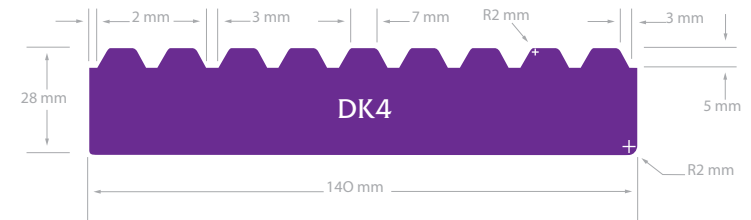

DK Decking Range

We also offer a BESPOKE service

All dimensions are in mm. Dimensions may vary.

Lengths available in 2.1m and longer

Delivery can be organised normally within 7 to 10 days

- Massaranduba
- Ipe
- Yellow Balau
- Opepe
- Purpleheart
- Cumaru
- Red Louro
- Ekki
- Garapa