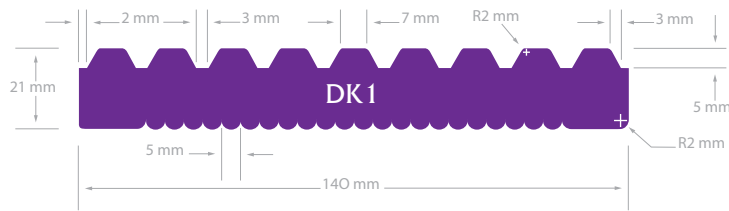

DK Decking Range

We also offer a BESPOKE service

All dimensions are in mm. Dimensions may vary.

Lengths available in 2.1m and longer

Delivery can be organised normally within 7 to 10 days

- Massaranduba
- Ipe
- Yellow Balau
- Opepe
- Purpleheart
- Cumaru
- Red Louro
- Ekki
- Garapa