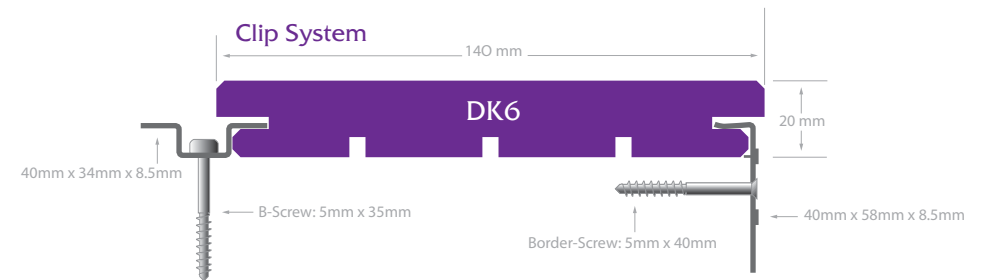

DK Decking Range

We also offer a BESPOKE service

All dimensions are in mm. Dimensions may vary.

Lengths available in 2.1m and longer

Delivery can be organised normally within 7 to 10 days

- Massaranduba
- Ipe
- Yellow Balau
- Opepe
- Purpleheart
- Cumaru
- Red Louro
- Ekki
- Garapa