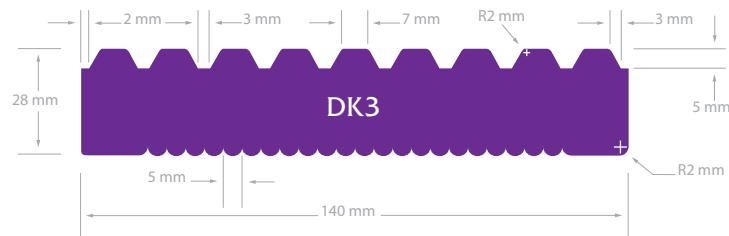

DK Decking Range

We also offer a BESPOKE service

All dimensions are in mm. Dimensions may vary.

Lengths available in 2.1m and longer

Delivery can be organised normally within 7 to 10 days

- Massaranduba
- Ipe
- Yellow Balau
- Opepe
- Purpleheart
- Cumaru
- Red Louro
- Ekki
- Garapa