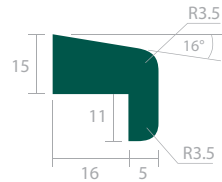

Glazing Bead Range

FD30

FD60

Two part system

All dimensions are in mm. Dimensions may vary.

- Sapele
- Maple
- Red Oak
- White Oak
- Ash
- Koto
- Steamed Beech
- White Beech
- and more...

The mark of responsible forest management.
© 1996 Forest Stewardship Council A.C.