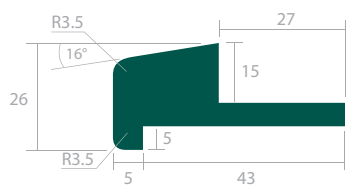

Glazing Bead Range

FD30

FD60

Two part system

All dimensions are in mm. Dimensions may vary.

- Sapele
- Maple
- Red Oak
- White Oak
- Ash
- Koto
- Steamed Beech
- White Beech
- and more...

The mark of responsible forest management.
© 1996 Forest Stewardship Council A.C.