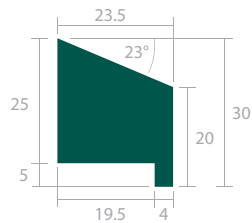

Glazing Bead Range

FD30

FD60

Two part system

All dimensions are in mm. Dimensions may vary.

- Sapele
- Maple
- Red Oak
- White Oak
- Ash
- Koto
- Steamed Beech
- White Beech
- and more...

The mark of responsible forest management.
© 1996 Forest Stewardship Council A.C.