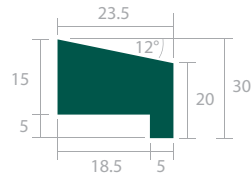

Glazing Bead Range

FD30

FD60

Two part system

All dimensions are in mm. Dimensions may vary.

- Sapele
- Maple
- Red Oak
- White Oak
- Ash
- Koto
- Steamed Beech
- White Beech
- and more...

The mark of responsible forest management.
© 1996 Forest Stewardship Council A.C.