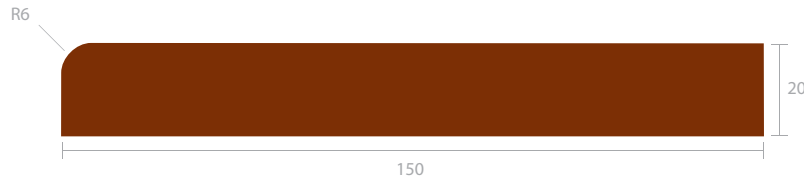

BRITISH WOOD FLOORS
 MANUFACTURERS OF
 SOLID WOODEN FLOORING

Tel: 01606 55 55 00

Skirting & Architraves

We also offer a BESPOKE machining service.

Pencil Round Skirting

Pencil Round Architrave

Torus Skirting