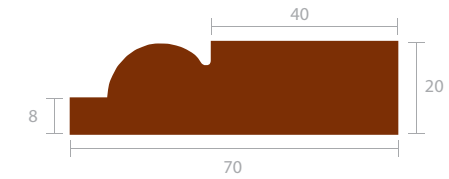

Torus Architrave