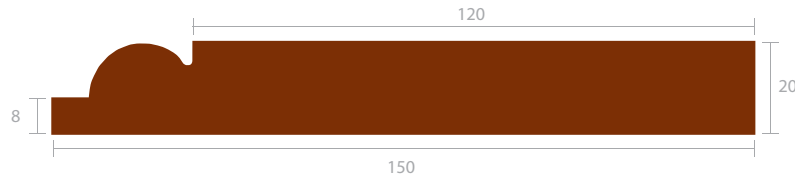

BRITISH WOOD FLOORS
 MANUFACTURERS OF
 SOLID WOODEN FLOORING

Tel: 01606 55 55 00

Skirting & Architraves

We also offer a BESPOKE machining service.

Pencil Round Skirting

Pencil Round Architrave

Torus Skirting