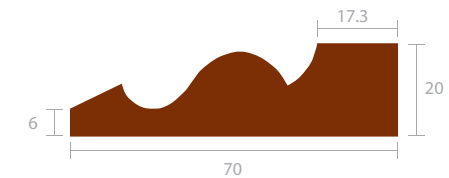

Ogee Architrave

Ash   Maple   Oak   Pitch Pine   Walnut   Wenge   Zebrano   And more...

The mark of responsible forest management.
© 1996 Forest Stewardship Council A.C.

Winsford Sawmills, Smoke Hall Lane,
Winsford, Cheshire CW7 3BE

T: +44 (0)1606 55 55 00
F: +44 (0)1606 55 55 11

mail@smeetimber.com
www.smeetimber.com

British Wood Floors is the trading name of
British Hardwood Floors Limited.