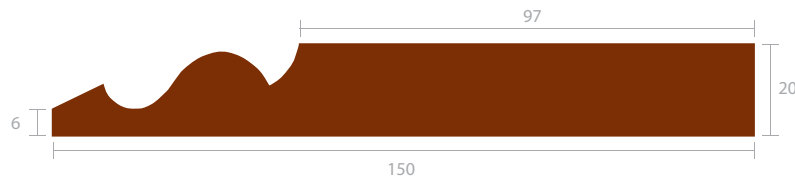

Ogee Skirting